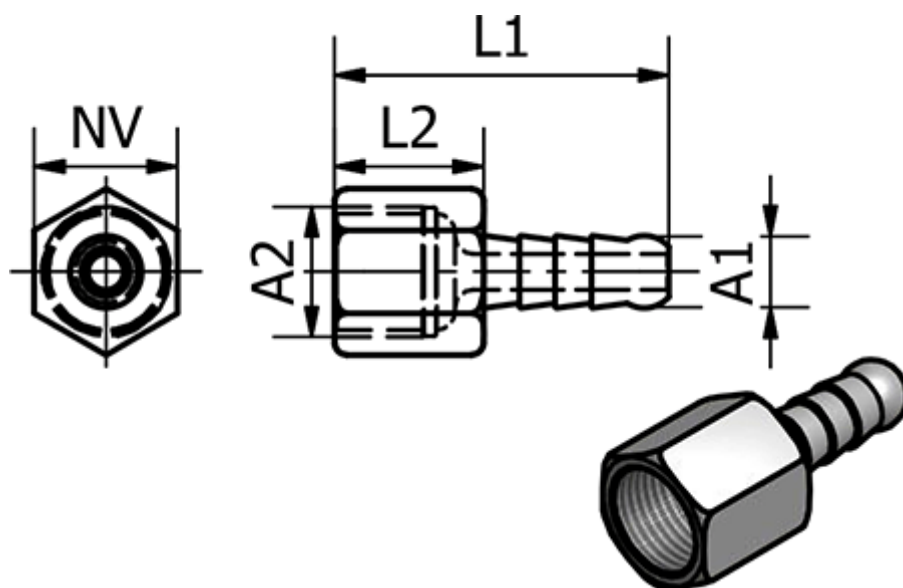

Article number: 58623711N

Description: Tube Connector 237.11-N, Ø10 - G 3/8"
Nickel-plated brass

Measures

Ext. Hose Diameter A1	= 10
L1	= 35
L2	= 12
NV	= 19
Thread A2	= G 3/8"